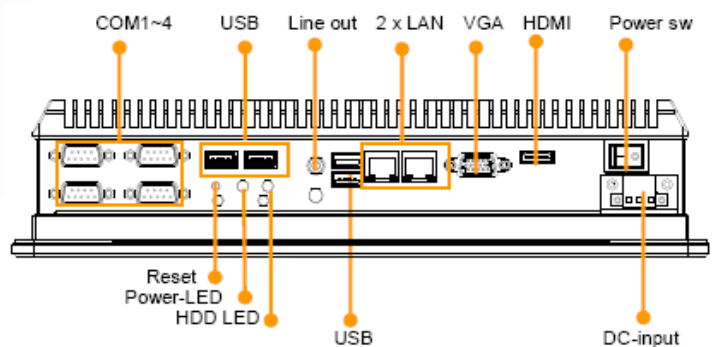

Model: EIPC-N2800-10
10.4" Marine Suitable Intel Atom N2800 Fanless Panel PC - 4 x COM;
IP65 front protection; Optional - WIFI

Main Feature

- LED Panel - Higher Brightness; Longer Life Span; Better Viewing Angle; Less Power Consumption ...
- 10.4" SVGA LED Panel support 800 x 600 pixels
- Intel Atom N2800 (1.86GHz, Dual Core, 1MB Cache, 6.5watt) Processor
- Fanless rugged construction design
- Front 6mm Aluminum bezel - NEMA4 / IP 65 compliant
- 4 x COM (COM2 could set to RS422/485, default on RS232)
- Wide Range 9-28VDC input
- (Optional - WIFI) MINI PCI-E WIFI Module with Antenna
- Panel (Flush) mounting with clip
- Meet standard VESA hole (75 & 100 mm), support desk top stand / wall mount / swing arm mounting

Specification	
Product Model	EIPC-N2800-10
CPU	Intel Atom N2800 (1.86GHz, Dual Core, 1MB Cache, 6.5watt)
Chipset	Intel HM10
Memory	1 x DDRIII SO-DIMM RAM Socket up to 4GB
Storage	Space for 1 x 2.5" Drive Bay
Display	Display Type : 10.4" SVGA <u>LED Panel</u> LCD Resolution : 800 × 600 Luminance : 400 cd/m2