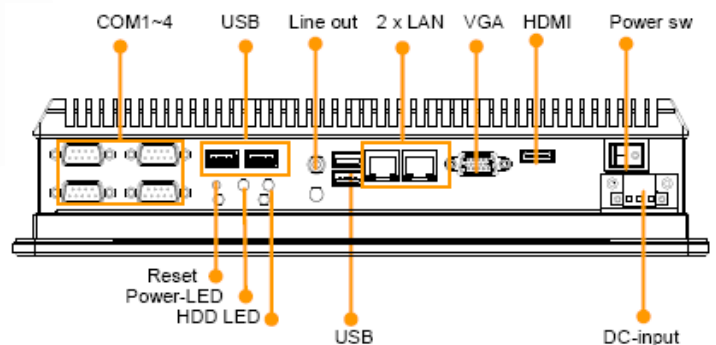

Model: EIPC-N2800-12
12.1" Marine Suitable Intel Atom N2800 Fanless Panel PC - 4 x COM; IP65 front protection; Optional - WIFI

Main Feature

- LED Panel - Higher Brightness; Longer Life Span; Better Viewing Angle; Less Power Consumption ...
- 12.1" XGA LED Panel support 1024x768 pixels
- Intel Atom N2800 (1.86GHz, Dual Core, 1MB Cache, 6.5watt) Processor
- Fanless rugged construction design
- Front 6mm Aluminum bezel - NEMA4 / IP 65 compliant
- 4 x COM (COM2 could set to RS422/485, default on RS232)
- Wide Range 9-28VDC input
- (Optional - WIFI) MINI PCI-E WIFI Module with Antenna
- Panel (Flush) mounting with clip
- Meet standard VESA hole (75 & 100 mm), support desk top stand / wall mount / swing arm mounting

	View Angel : 160°(H), 160°(V)
Audio	Realtek ® ALC662, 6 channel surround audio
LAN	2 x Realtek ® RL8111E (Gigabit) 10/100/1000Ethernet
USB port	4 x USB 2.0
Display output	1 x VGA and 1 x HDMI
Expansive interface	1 x Mini PCI-E
Back panel I/O port	2 x RJ45; 4 x USB 2.0; 1 x VGA ; 1 x HDMI; 1 x Lin-in / Lin-out; 4 x COM; 1 x HDD/PWR LED; 1 x Power / Reset Switch; 1 x PWR-In 3 PIN Terminal Block
Supporting OS	DOS; Windows 2K/XP/Vista/7; Linux
Wireless LAN (optional)	MINI PCI-E WIFI Module with Antenna
Power Supply	9-28VDC input with 3 pin termination block
Construction	Heavy duty steel and aluminum front panel
Environment	Operating temperature: -5°C to 60°C Relative humidity: 10% to 90%non-condensing Vibration: 17 to 500HZ 1G PTP; Shock: 1G /peak(11m sec)
Compliance	CE; FCC; ROHS
Dimension W x H x D (mm)	323 x 248 x 71
Ordering Information:	
EIPC-N2800-12	12.1" Marine Suitable Intel Atom N2800 Fanless Panel PC with 100~240VAC to DC 12V 60W adapter
<u>Optional</u> - RAM	2 to 4GB DDRIII SO-DIMM RAM
<u>Optional</u> - SSD / HDD	16 GB to 1TB SSD / 320GB to 1TB 2.5'' SATA HDD
<u>Optional</u> - WIFI	MINI PCI-E WIFI Module with Antenna
<u>Optional</u> - OS	Windows XP or 7 Professional