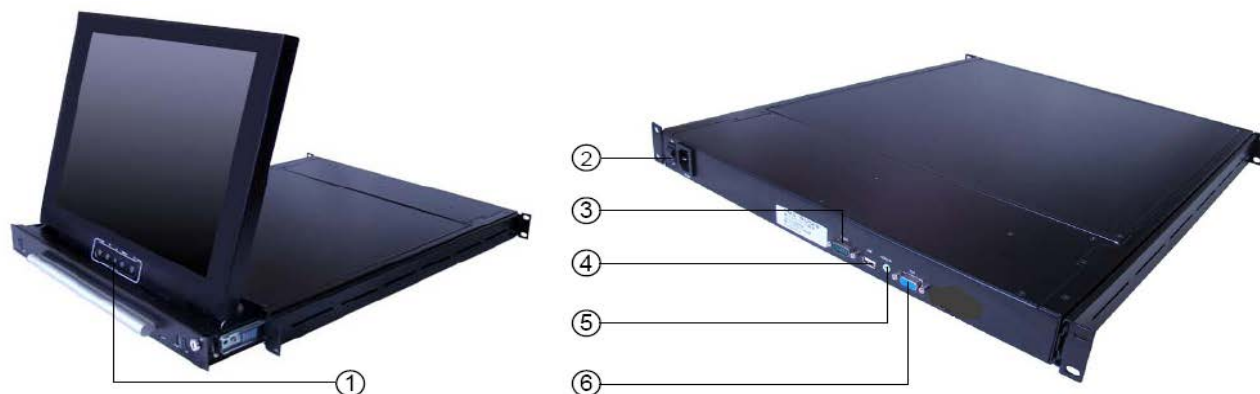

Model: RMF-19
1U Foldable Rackmount 19" LCD

- | | | |
|-----------------|----------|-------------|
| 1. OSD Menu | 3. RS232 | 5. AUDIO IN |
| 2. Power Switch | 4. USB | 6. VGA |

Main Feature

- Foldable 1 U height rack-mounting design
- Construction: Heavy-duty steel
- Wide viewing angle
- OSD (On Screen Display) function
- Optional resistive touch screen function

Specification	
Product Model	RMF-19
LCD Panel	Display Type : 19" SXGA TFT LCD Resolution : 1280×1024 Max. color : 16.7M Luminance : 300 cd/m2 View Angel : 178° (H) , 178° (V) Pixel Pitch : 0.294 x 0.294 mm Contrast Ratio : 1000 : 1 Response Time : 5 ms Power Consumption : 23.25W LCD MTBF : 50,000hrs
Signal Input	VGA (15 pin D-sub connector) + Audio input (audio jack)
Front panel protection	Hardness Glass
OSD	Brightness, Contrast, H/V Position, Color, Phase, Clock, Management
DC Power Input	Wide range DC 7V-28V input
Power Supply	Input: 100-240VAC,50/60Hz
Construction	Heavy duty steel

Speaker	2x2W internal stereo speaker
Operation Temperature	0~50°C
Dimension W x H x D (mm)	Dimensions: 480 x 44.4 x 550mm

Structure Diagram Unit :mm