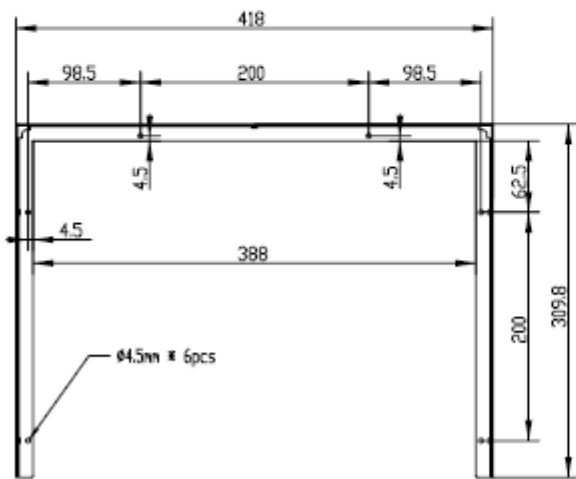

Model: SV-BKT
Sun Visor bracket

ISOMETRIC VIEW

Unit: mm