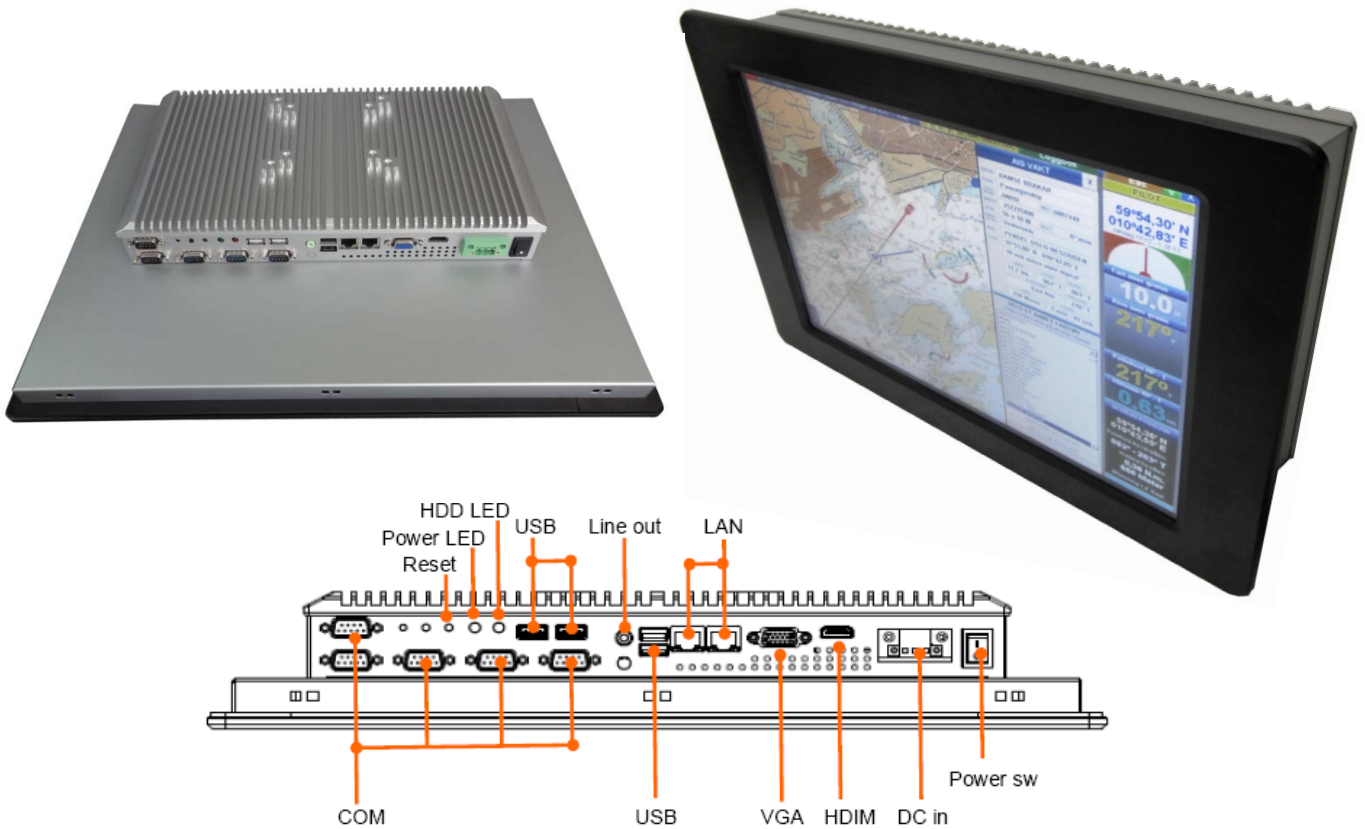

**Model:** EIPC-N2800-18W  
**18.5" Marine Suitable Intel Atom N2800 Fanless Panel PC - 5 x COM; IP65 front protection; Optional - WIFI**

### Main Feature

- LED Panel - Higher Brightness; Longer Life Span; Better Viewing Angle; Less Power Consumption ...
- 18.5" WXGA LED Panel support 1366x768 pixels
- Intel Atom N2800 ( 1.86GHz, Dual Core, 1MB Cache, 6.5watt) Processor
- Fanless rugged construction design
- Front 6mm Aluminum bezel - NEMA4 / IP 65 compliant
- 5 x COM (COM2 could set to RS422/485, default on RS232)
- Wide Range 9-28VDC input
- (Optional - WIFI) MINI PCI-E WIFI Module with Antenna
- Panel (Flush) mounting with clip
- Meet standard VESA hole ( 75 & 100 mm ), support desk top stand / wall mount / swing arm mounting