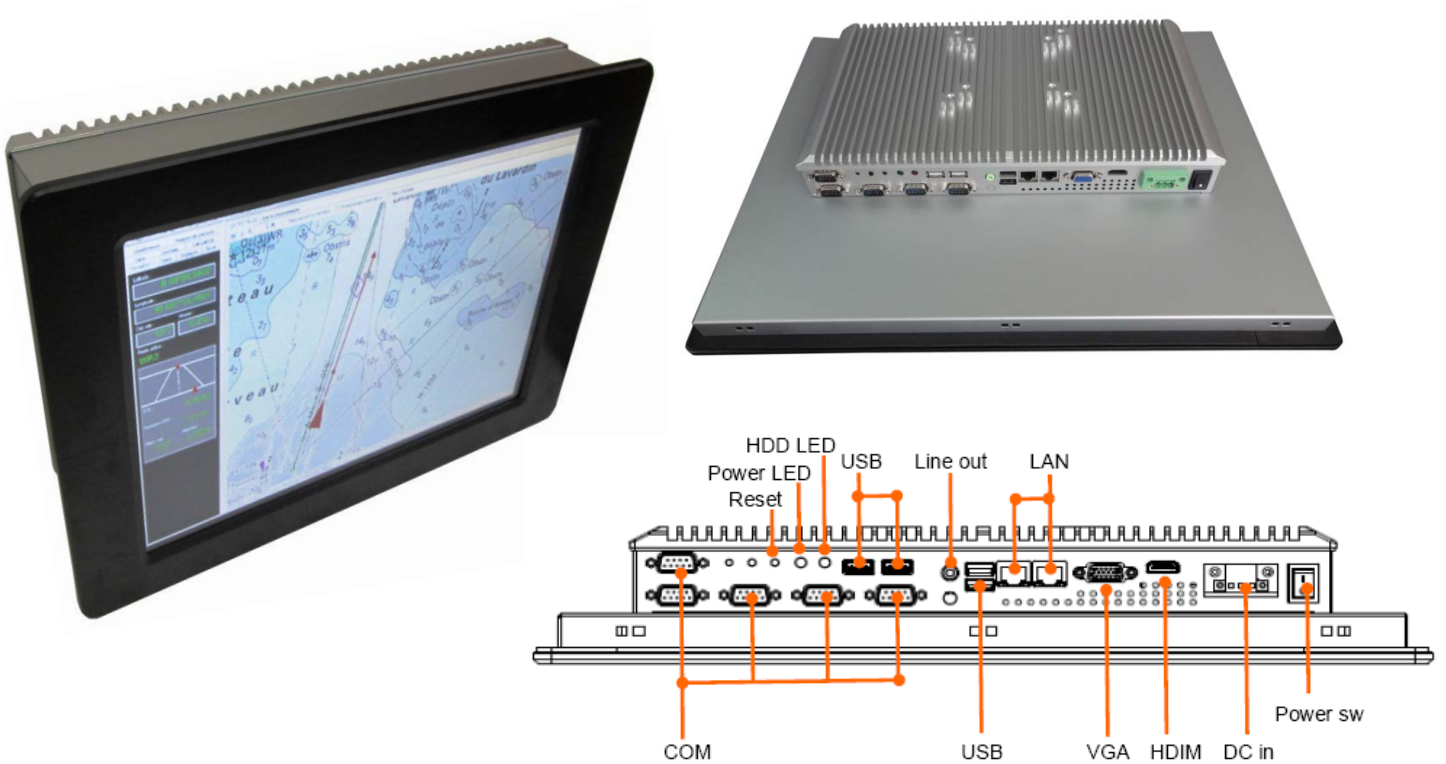

## Main Feature

- LED Panel - Higher Brightness; Longer Life Span; Better Viewing Angle; Less Power Consumption ...
- 19" SXGA LED Panel support 1280x1024 pixels
- Intel Atom N2800 ( 1.86GHz, Dual Core, 1MB Cache, 6.5watt) Processor
- Fanless rugged construction design
- Front 6mm Aluminum bezel - NEMA4 / IP 65 compliant
- 5 x COM (COM2 could set to RS422/485, default on RS232)
- Wide Range 9-28VDC input
- (Optional - WIFI) MINI PCI-E WIFI Module with Antenna
- Panel (Flush) mounting with clip
- Meet standard VESA hole ( 75 & 100 mm ), support desk top stand / wall mount / swing arm mounting