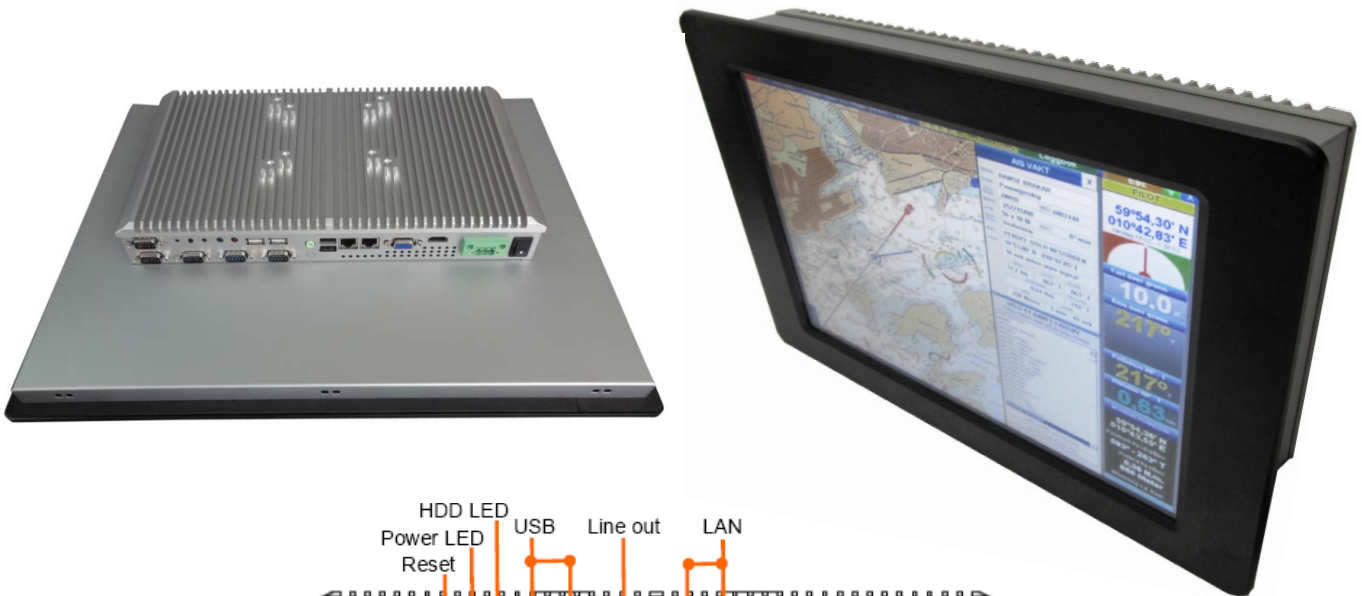

Model: EIPC-N2800-22W
22" Marine Suitable Intel Atom N2800 Fanless Panel PC - 5 x COM; IP65 front protection; Optional - WIFI

Main Feature

- LED Panel - Higher Brightness; Longer Life Span; Better Viewing Angle; Less Power Consumption ...
- 22" WSXGA LED Panel support 1680x1050 pixels
- Intel Atom N2800 (1.86GHz, Dual Core, 1MB Cache, 6.5watt) Processor
- Fanless rugged construction design
- Front 6mm Aluminum bezel - NEMA4 / IP 65 compliant
- 5 x COM (COM2 could set to RS422/485, default on RS232)
- Wide Range 9-28VDC input
- (Optional - WIFI) MINI PCI-E WIFI Module with Antenna
- Panel (Flush) mounting with clip
- Meet standard VESA hole (75 & 100 mm), support desk top stand / wall mount / swing arm mounting