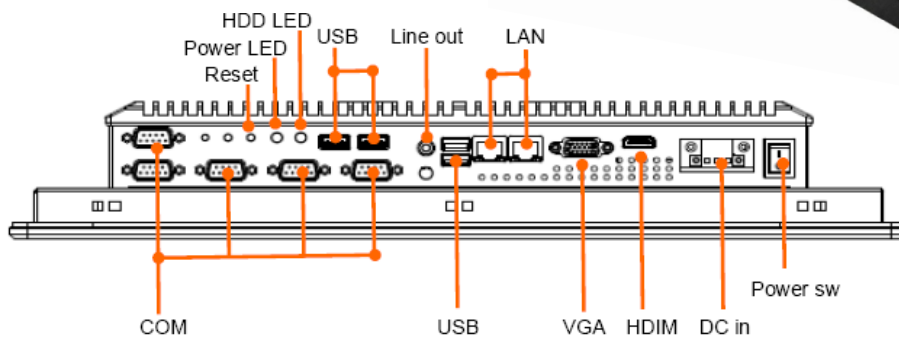

Model: EIPC-N2800-22W
22" Marine Suitable Intel Atom N2800 Fanless Panel PC - 5 x COM; IP65 front protection; Optional - WIFI

Main Feature

- LED Panel - Higher Brightness; Longer Life Span; Better Viewing Angle; Less Power Consumption ...
- 22" WSXGA LED Panel support 1680x1050 pixels
- Intel Atom N2800 (1.86GHz, Dual Core, 1MB Cache, 6.5watt) Processor
- Fanless rugged construction design
- Front 6mm Aluminum bezel - NEMA4 / IP 65 compliant
- 5 x COM (COM2 could set to RS422/485, default on RS232)
- Wide Range 9-28VDC input
- (Optional - WIFI) MINI PCI-E WIFI Module with Antenna
- Panel (Flush) mounting with clip
- Meet standard VESA hole (75 & 100 mm), support desk top stand / wall mount / swing arm mounting