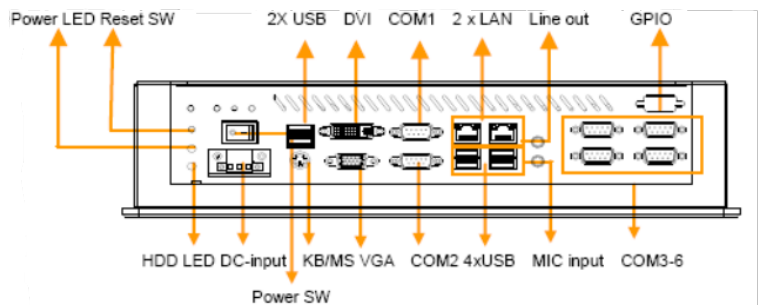

Model: EIPC-i7-12
12.1" Marine Suitable Intel Core i3/5/7 Panel PC - 6 x COM; IP65 front protection (Optional: WIFI)

Main Feature

- LED Panel - Higher Brightness; Longer Life Span; Better Viewing Angle; Less Power Consumption ...
- 12.1" XGA LED Panel support 1024x768 pixels
- Support Intel®LGA1155 Socket Core i7/i5/i3/Celeron Processor
- Rugged construction design
- Front 6mm Aluminum bezel - NEMA4 / IP 65 compliant
- 6 x COM (COM1 could set to RS422/485)
- Wide Range 9-28VDC input
- (Optional - WIFI) MINI PCI-E WIFI Module with Antenna
- Panel (Flush) mounting with clip
- Meet standard VESA hole (75 & 100 mm), support desk top stand / wall mount / swing arm mounting

Audio	Realtek ® ALC662, 5.1 channel surround audio
LAN	2 x Realtek ® RL8111x (Gigabit) 10/100/1000Ethernet
USB port	6 x USB 2.0
VGA port	1 x DB-15 pin connector
Expansive interface	1 x Mini PCI-E
Back panel I/O port	1 x PS2 for KB/Mouse; 2 x RJ45; 6 x USB 2.0; 1 x VGA ; 1 x Lin-in / Lin-out; 1 x DVI; 6 x COM; 1 x HDD/PWR LED; 1 x Power / Reset Switch; 1 x PWR-In 3 PIN Terminal Block
Supporting OS	DOS; Windows 2K/XP/Vista/7; Linux
Wireless LAN (optional)	MINI PCI-E WIFI Module with Antenna
Power Supply	9-28VDC input with 3 pin termination block
Construction	Heavy duty steel and aluminum front panel
Environment	Operating temperature: -5°C to 60°C Relative humidity: 10% to 90%non-condensing Vibration: 17 to 500HZ 1G PTP; Shock: 1G /peak(11m sec)
Compliance	CE; FCC; ROHS
Dimension W x H x D (mm)	354 x 278 x 87
Ordering Information:	
EIPC-i7-12	12.1" Marine Suitable Intel Core i3/i5/i7 Panel PC with 100~240VAC to DC 12V 120W adapter
<u>Optional</u> - Processor	Intel Core i7/i5/i3/Celeron Processor
<u>Optional</u> - RAM	2 to 8GB DDRIII DIMM RAM
<u>Optional</u> - SSD / HDD	16 GB to 1TB SSD / 320GB to 1TB 2.5'' SATA HDD
<u>Optional</u> - WIFI	MINI PCI-E WIFI Module with Antenna
<u>Optional</u> - OS	Windows XP or 7 Professional 32 bit