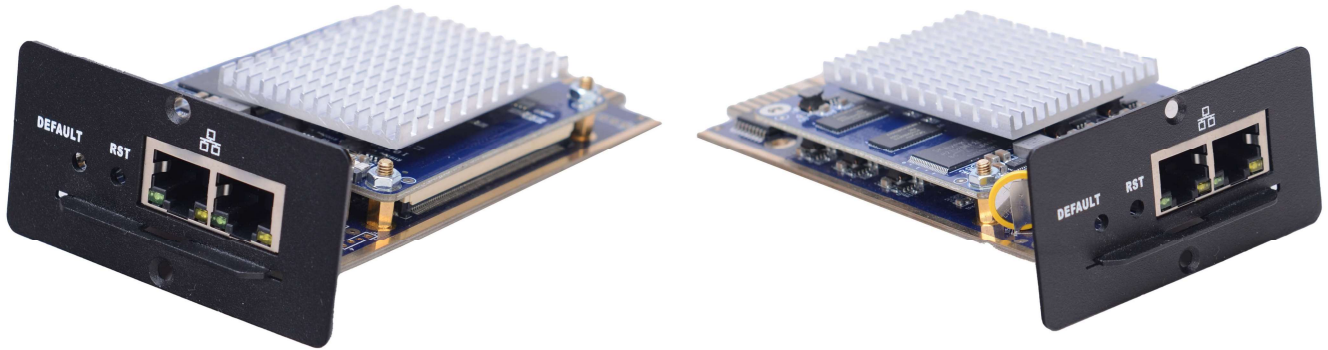

Product Model: KCL-101-2G

IP-Based Remote Console Module / Card

Main Feature

- Superior remote video 1920x1080@60Hz
- User friendly operating GUI
- BIOS level access, highly reliable
- Manage KVM & Computers globally