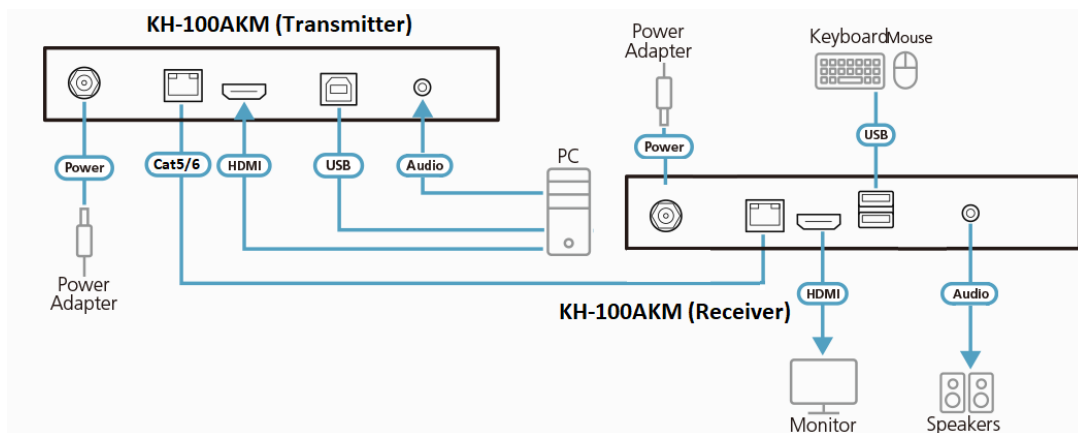

## Product Model: KH-100AKM

One LAN Cable Extend HD HDMI video, Audio, USB keyboard and Mouse signals up to 100m away

## Main Feature

HDMI KVM Extender transmit HD HDMI video, Audio, USB keyboard and Mouse signals up to 100m away from a computer using only one Cat5/5e/6 cable. Each KVM extender consists of a Transmitter that connects to a computer, and extends HD HDMI signal to local monitor.

Specification			
Product Model		KH-100AKM (Transmitter)	KH-100AKM (Receiver)
Signal	Connection Type	<b>Input:</b> HDMI-A Female, Audio, USB-B <b>Output:</b> 1 x RJ45	<b>Input:</b> 1 x RJ45 <b>Output:</b> HDM-A Female, Audio, USB-A, PS2
	Best Resolution	1920*1080	
	Max. Resolution	1920*1200	
	Support Format	VGA: 640 x 480, 800 x 600, 1024 x 768, 1920 x1200 DTV/HDTV: 480i/480p/576i/576p/720p/1080i/1080p	
	Max Transmit	100 meters	
	Dimension (mm)	137 x 77 x 27	
	Power	5V 2000mA	
Package Contents		1 x HDMI KVM Transmitter and 1 x HDMI KVM Receiver 1 x Power Adapters 1 x User Manual	