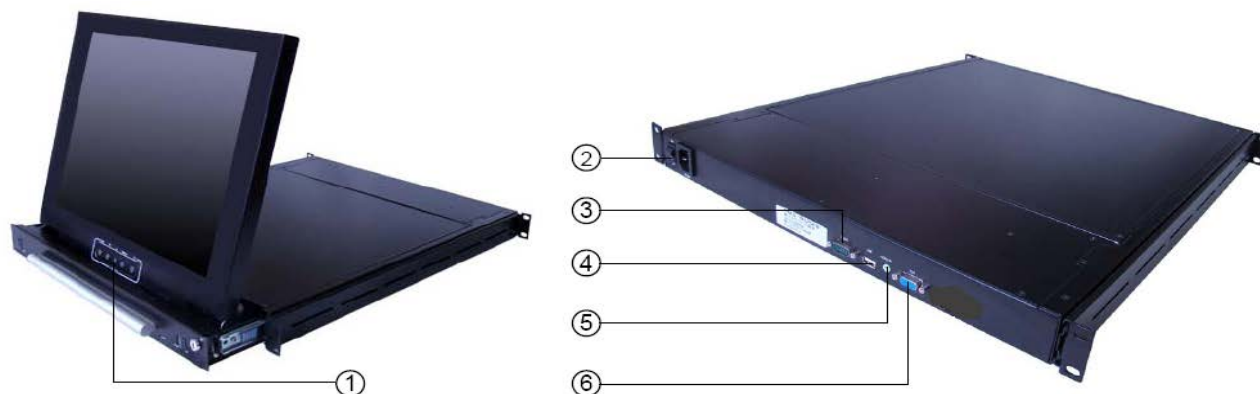

Model: RMF-17T
1U Foldable Rackmount 17" LCD, with Touch Screen

- | | | |
|-----------------|----------|-------------|
| 1. OSD Menu | 3. RS232 | 5. AUDIO IN |
| 2. Power Switch | 4. USB | 6. VGA |

Main Feature

- Foldable 1 U height rack-mounting design
- Construction: Heavy-duty steel
- Wide viewing angle
- OSD (On Screen Display) function
- Optional resistive touch screen function

Specification	
Product Model	RMF-17T
LCD Panel	Display Type: 17" SXGA TFT LCD Resolution : 1280 x 1024 Max. color : 16.7M Luminance : 300 cd/m ² View Angel : 178° (H) , 178° (V) Pixel Pitch : 0.264 x 0.264 mm Contrast Ratio : 1000 : 1 Response Time : 5 ms Power Consumption : 21.9W LCD MTBF : 50,000hrs
Signal Input	VGA (15 pin D-sub connector) + Audio input (audio jack)
Front panel protection	Hardness Glass
OSD	Brightness, Contrast, H/V Position, Color, Phase, Clock, Management
Touch Screen	Internal USB or RS-232 interface controller Type: Analog resistive type : 25VDC ≥ 20MΩ Resolution: continuous Light transmission: 80% or more

	Power consumption: <math><5V @1mA</math> Surface hardness : 3H Operating force : $\leq 100g$ Life expectancy : 35 Million Operation system : Window 2000 / XP / Vista / 7 / CE, DOS , Linux
DC Power Input (optional)	Wide range DC 7V-28V input
Power Supply	Input: 100-240VAC,50/60Hz
Construction	Heavy duty steel
Speaker	2x2W internal stereo speaker
Operation Temperature	0-50°C
Dimension W x H x D (mm)	Dimensions: 480 x 44.4 x 550mm