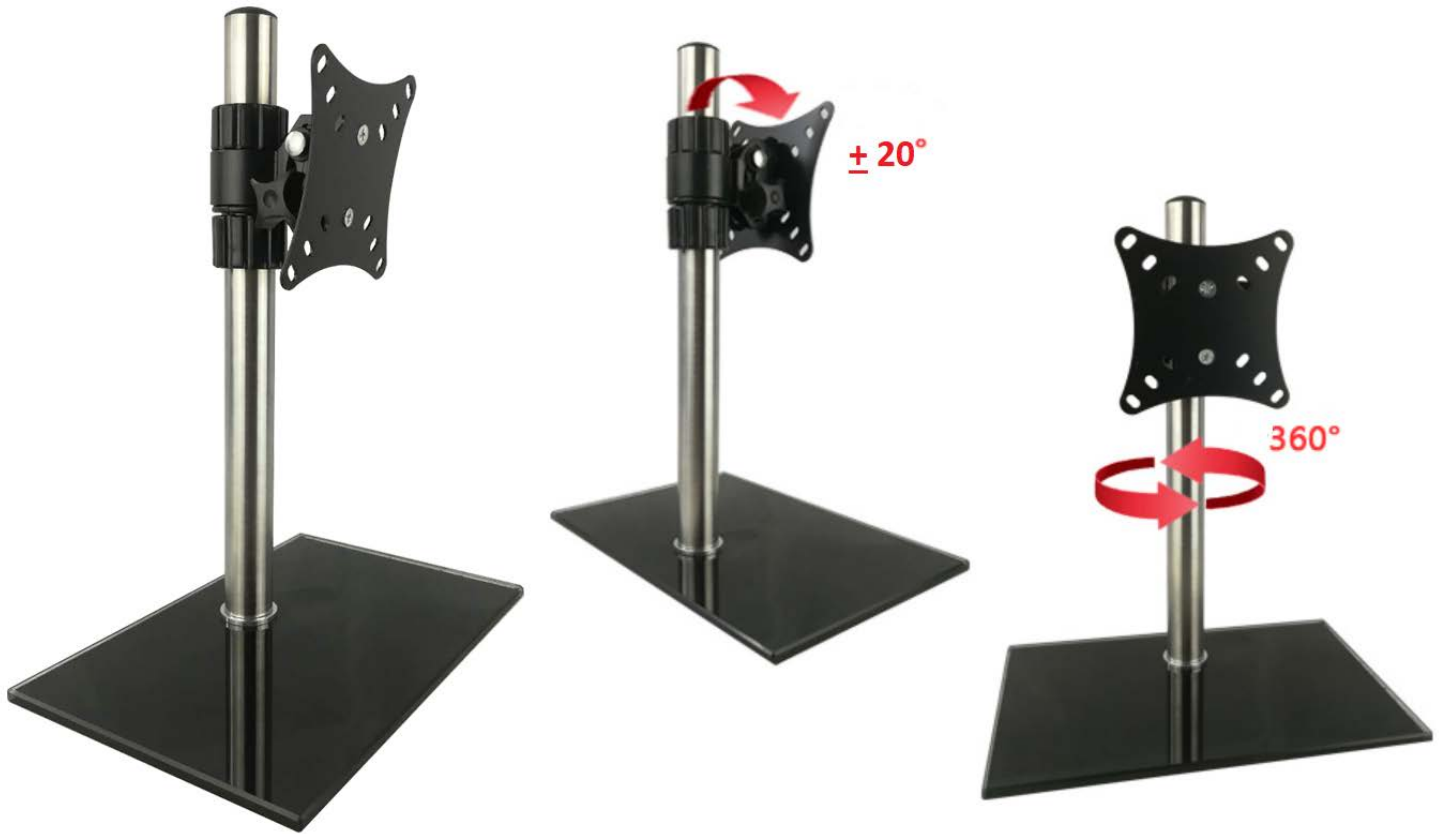

VESA Mount Desktop Stand - Tempered Glass Base

Feature:

- VESA Mounting Hole (50 x 50mm, 75 x 75mm & 100 x 100mm)
- For LCD Monitor & Panel PC up to 27"
- Maximum loading weight 20kg